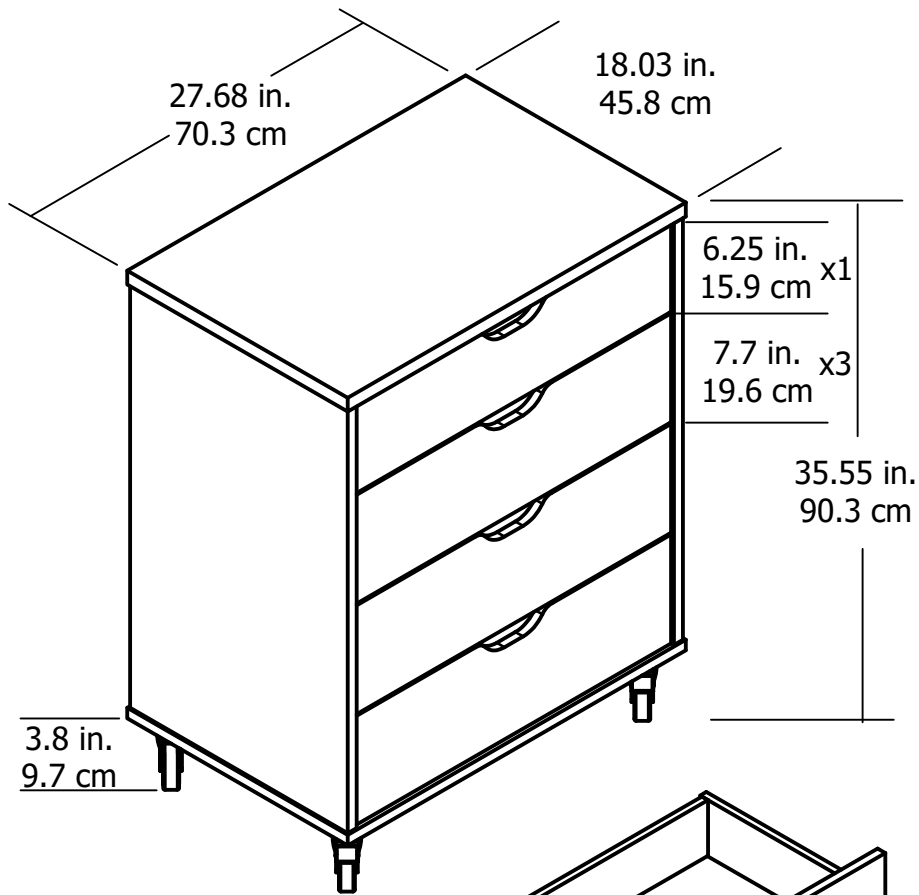

4976

Interior Drawer dimensions:
23.9 in. (60.7 cm) W
4.0 in. (10.3 cm) H
13.0 in. (33.0 cm) D
0.72 cubic feet each drawer

Wood Breakdown: 92%
Total storage: 2.88 cubic feet

Overall Product Size:
27.68"W x 18.03"D x 35.55"H
70.3cm W x 45.8cm D x 90.3cm H

Maximum Weight Capacities
Unit Weight: 87 lbs. (39.5 kg)