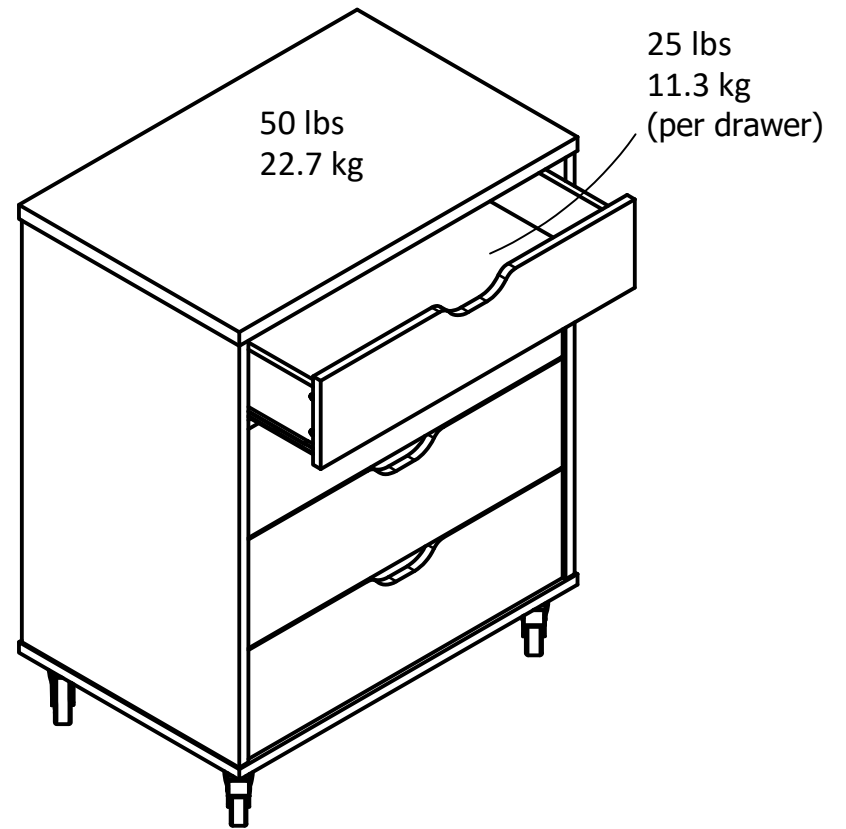

4976

Interior Drawer dimensions:
23.9 in. (60.7 cm) W
4.0 in. (10.3 cm) H
13.0 in. (33.0 cm) D
0.72 cubic feet each drawer

Wood Breakdown: 92%
Total storage: 2.88 cubic feet

Overall Product Size:
27.68"W x 18.03"D x 35.55"H
70.3cm W x 45.8cm D x 90.3cm H

Maximum Weight Capacities
Unit Weight: 87 lbs. (39.5 kg)